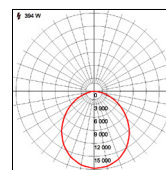

PHOTOMETRICS

400W-5000K-120°