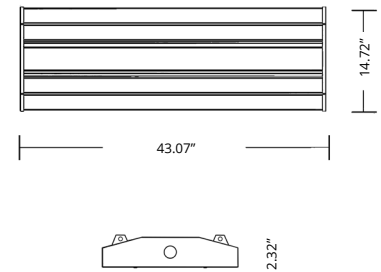

ORIYA II Linear High Bay

The Oriya II Linear High Bay is a sleek, modular design built around an integral extruded-aluminum heat sink. ORIYA II is available in a wide range of power levels, seven in all from 75 to a powerful 400W. The operating temperature range is -40 to 122° F. ORIYA II offers flexible installation options: cable suspension mount, surface mount or pole mount. The long-lasting CREE™ LED chips deliver crisp 4000K or 5000K light with an 80 CRI at 145 lumens per Watt. The L70 life (retention of 70% of original lumen output) is over 50,000 hours.

DIMENSIONS

APPLICATIONS

Commercial, Industrial

MODEL OPTIONS

| Manufacturer | Fixture Type | Wattage | Voltage | Name | Driver | Chip | CCT (X) | Beam Angle (Y) |
|-------------------|------------------------|---------|---------------------------------|------|----------|---------|--------------|---------------------|
| BSL BIG SHINE LED | HBL Linear High Bay | 400W | 100-277V G-277-480V Optional | OII | SO Sosen | CR Cree | 4000K, 5000K | 50x90°*, 90°*, 120° |

*IES files currently unavailable for indicated beam angles.

TECHNICAL SPECIFICATIONS

| | 400W |
|--------------------------|--------------------|
| Lumens | 58,000 |
| Efficacy | 145 |
| CRI | 80 (5000K) |
| Voltage Input | 100-277V |
| Voltage Output | 56V |
| Amperage | 4.8 |
| Hertz | 50-60 Hz |
| THD | 11% |
| Control Options | 1-10V Optional (T) |
| Operating Temp. | -40°~122°F |
| IP Rating | IP40 |
| IK Level | IK08 |
| Weight | 15.74 lb |
| Driver Life | 50,000 hrs |
| L70 Results ¹ | 50,000 hrs |

¹ LM80 and TM21 results are available upon request. Specifications are subject to change without notice.

FIELD & BEAM ANGLES

| MODEL | Beam | Height vs. Illuminance (ft vs. lx) | | |
|-------------------------------|-------|------------------------------------|---------|---------|
| | Angle | 9.8 ft | 19.7 ft | 29.5 ft |
| BSL-HBL400-OII-SOCR-5000K-120 | 120 | 1,967.7 | 491.9 | 218.6 |